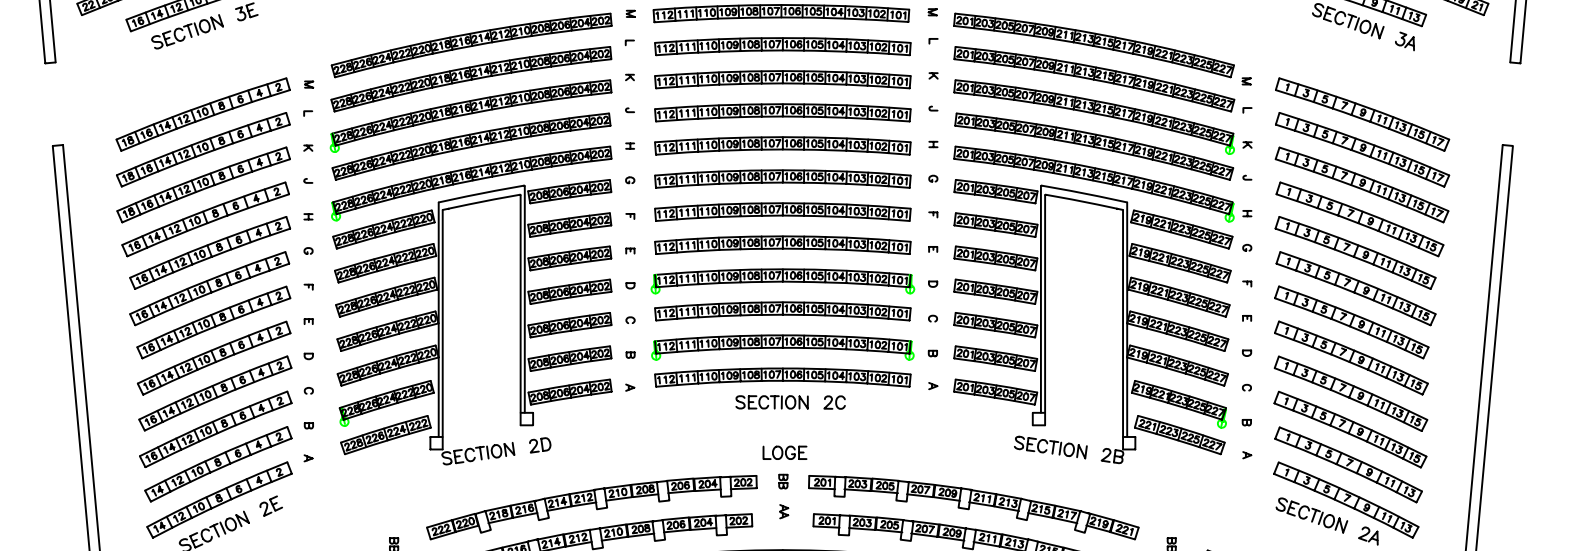

UPPER MEZZANINE

LOWER MEZZANINE

LOGE

BALCONIES

THE PALACE THEATRE  
WARTERBURY