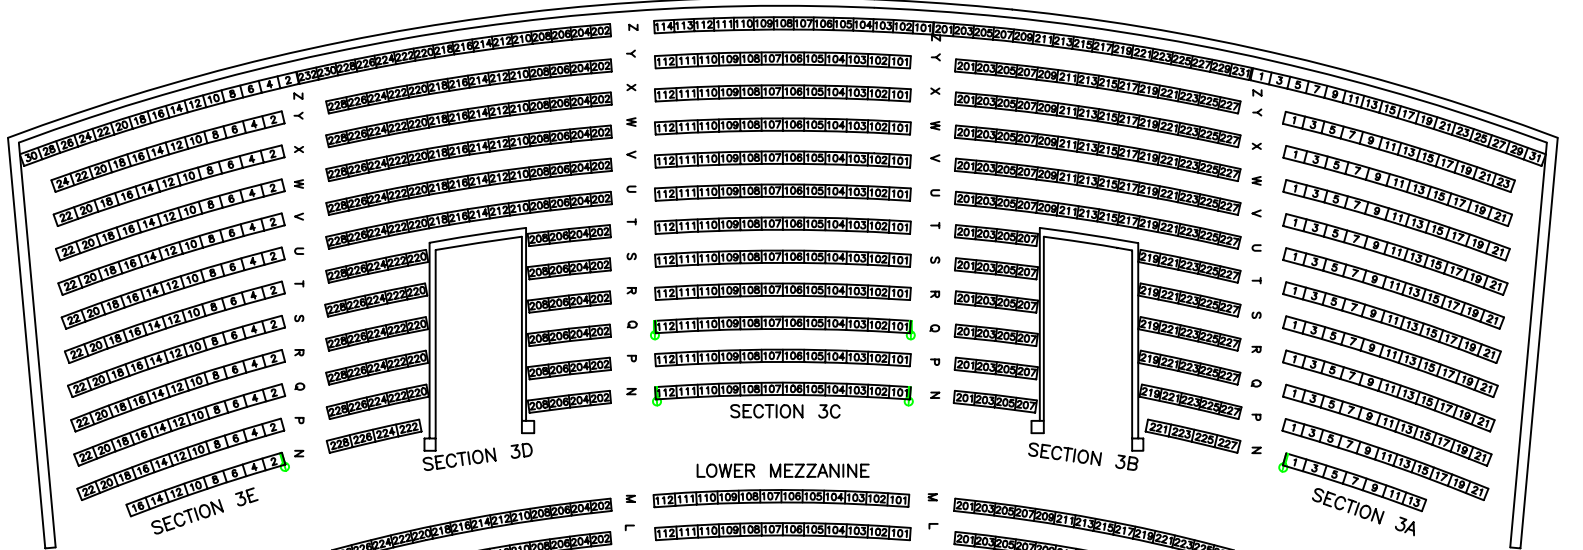

UPPER MEZZANINE

LOWER MEZZANINE

LOGE

BALCONIES

THE PALACE THEATRE  
WARTERBURY