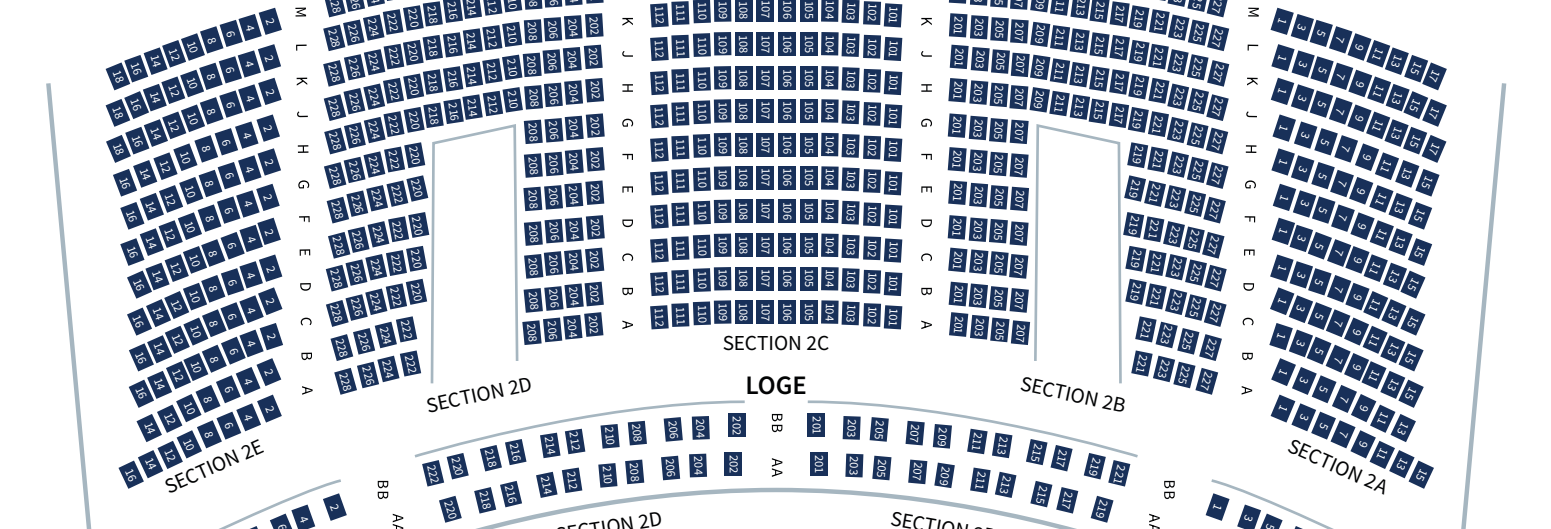

Palace Theater Seating Map

MEZZANINE

REAR MEZZANINE

Palace Theater Seating Map