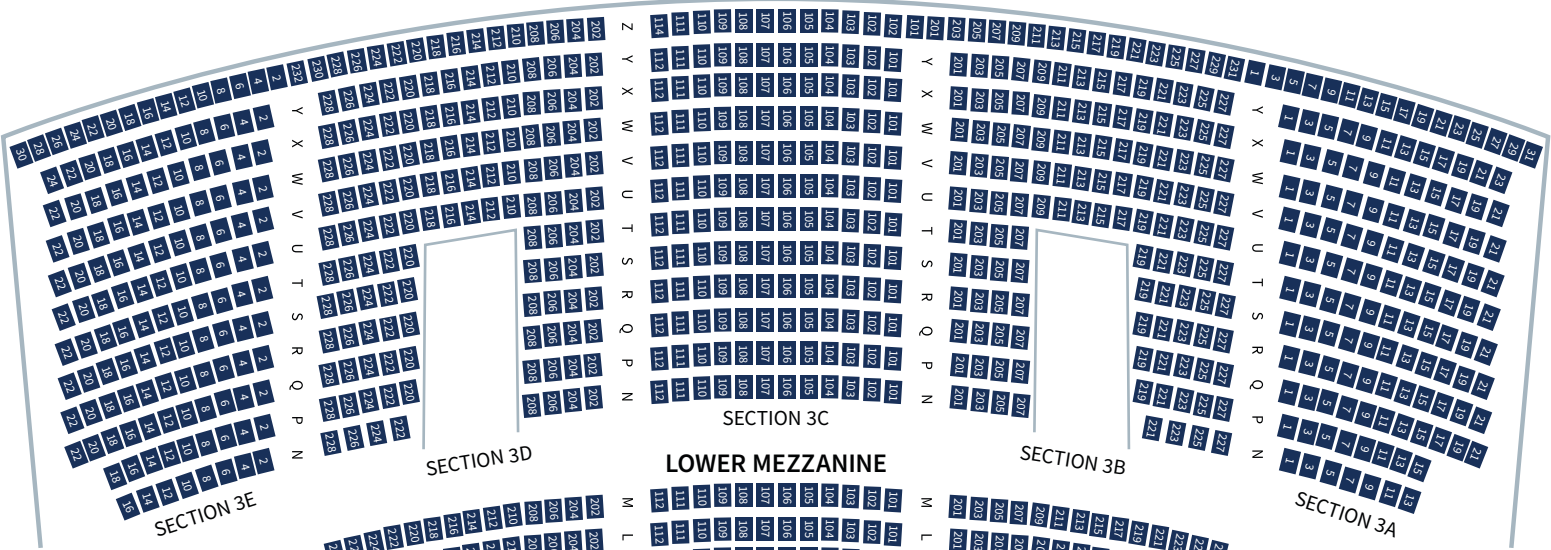

Palace Theater Seating Map

MEZZANINE

REAR MEZZANINE

Palace Theater Seating Map