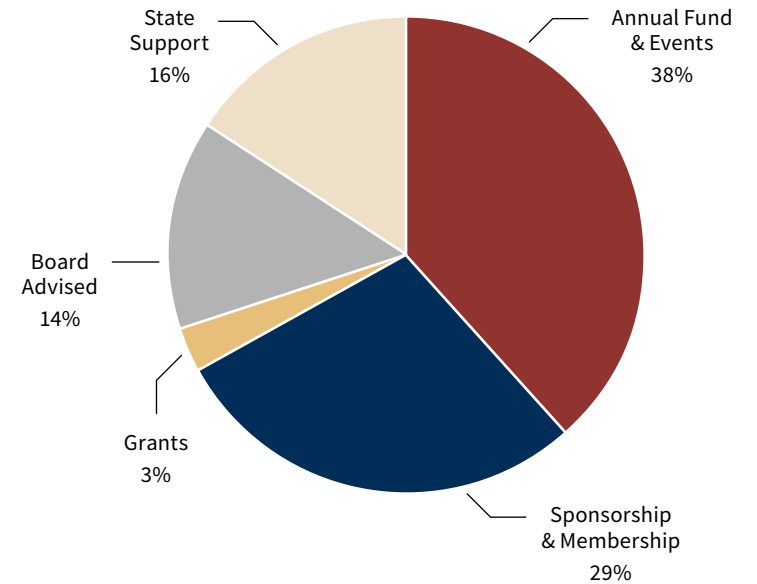

33

WATERBURY ARTS MAGNET SCHOOL DAYS

FINANCIAL POSITION

Revenue Breakdown

Contributed Income Breakdown

Expense Breakdown

Board Advised Fund

Unrestricted	\$	5,870,797.00
Restricted	\$	50,217.00
Total	\$	5,921,014.00