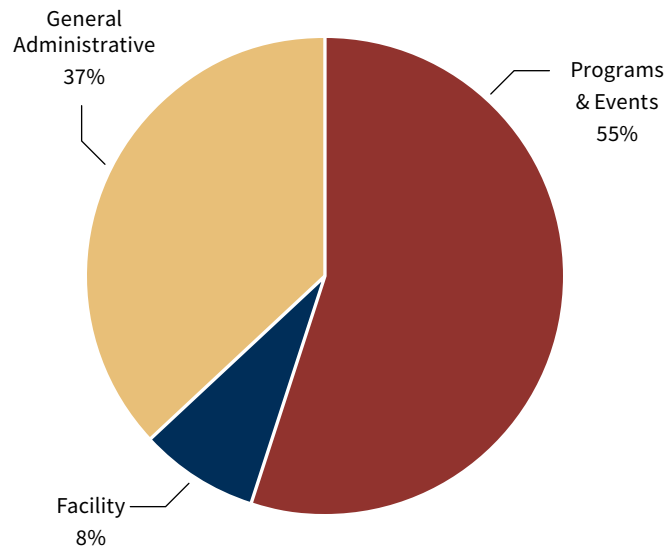

33

WATERBURY ARTS MAGNET SCHOOL DAYS

FINANCIAL POSITION

Revenue Breakdown

Contributed Income Breakdown

Expense Breakdown

Board Advised Fund

Unrestricted	\$	5,870,797.00
Restricted	\$	50,217.00
Total	\$	5,921,014.00