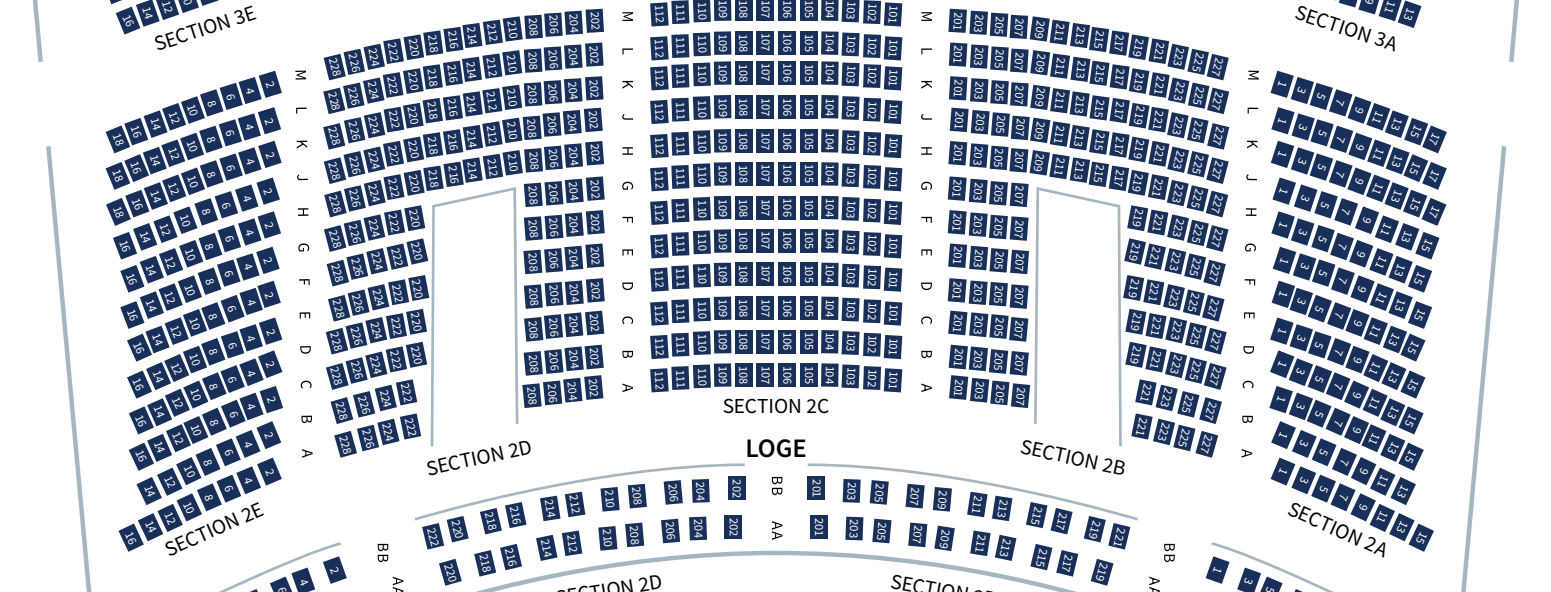

Palace Theater Seating Map

MEZZANINE

REAR MEZZANINE

LOWER MEZZANINE

LOGE

PROSCENIUM LOGE
BOX RIGHT

PROSCENIUM LOGE
BOX LEFT

Palace Theater Seating Map