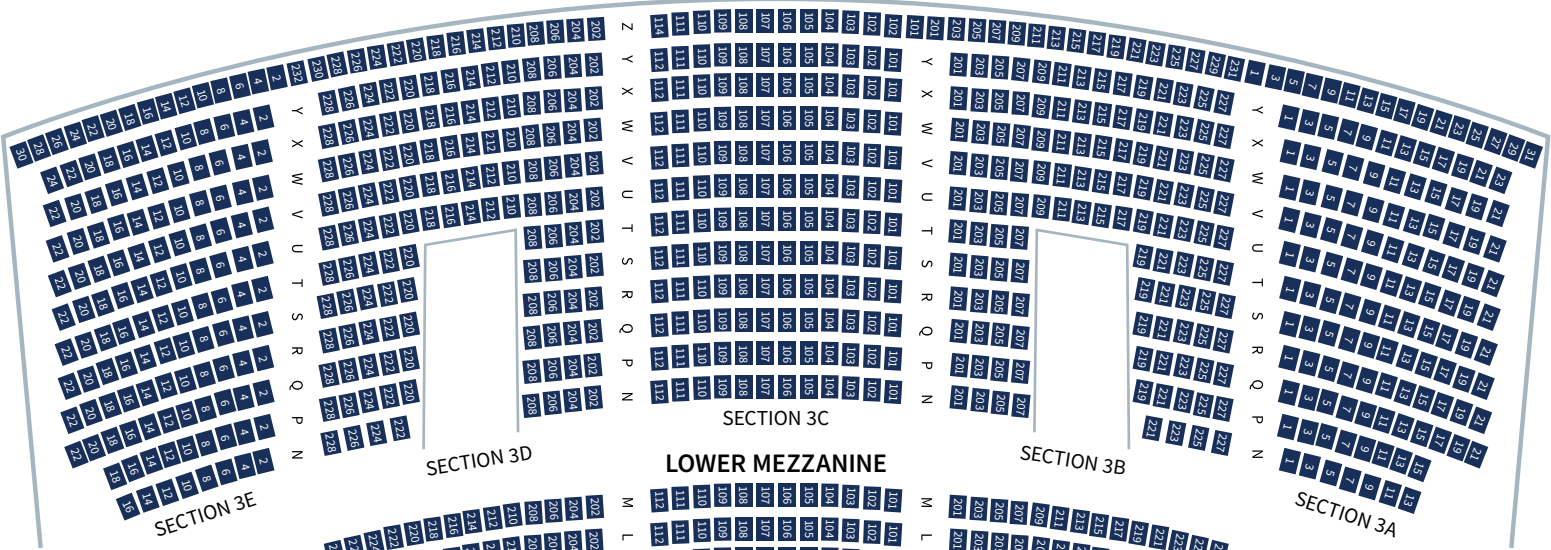

Palace Theater Seating Map

MEZZANINE

REAR MEZZANINE

LOWER MEZZANINE

LOGE

PROSCENIUM LOGE
BOX RIGHT

PROSCENIUM LOGE
BOX LEFT

Palace Theater Seating Map