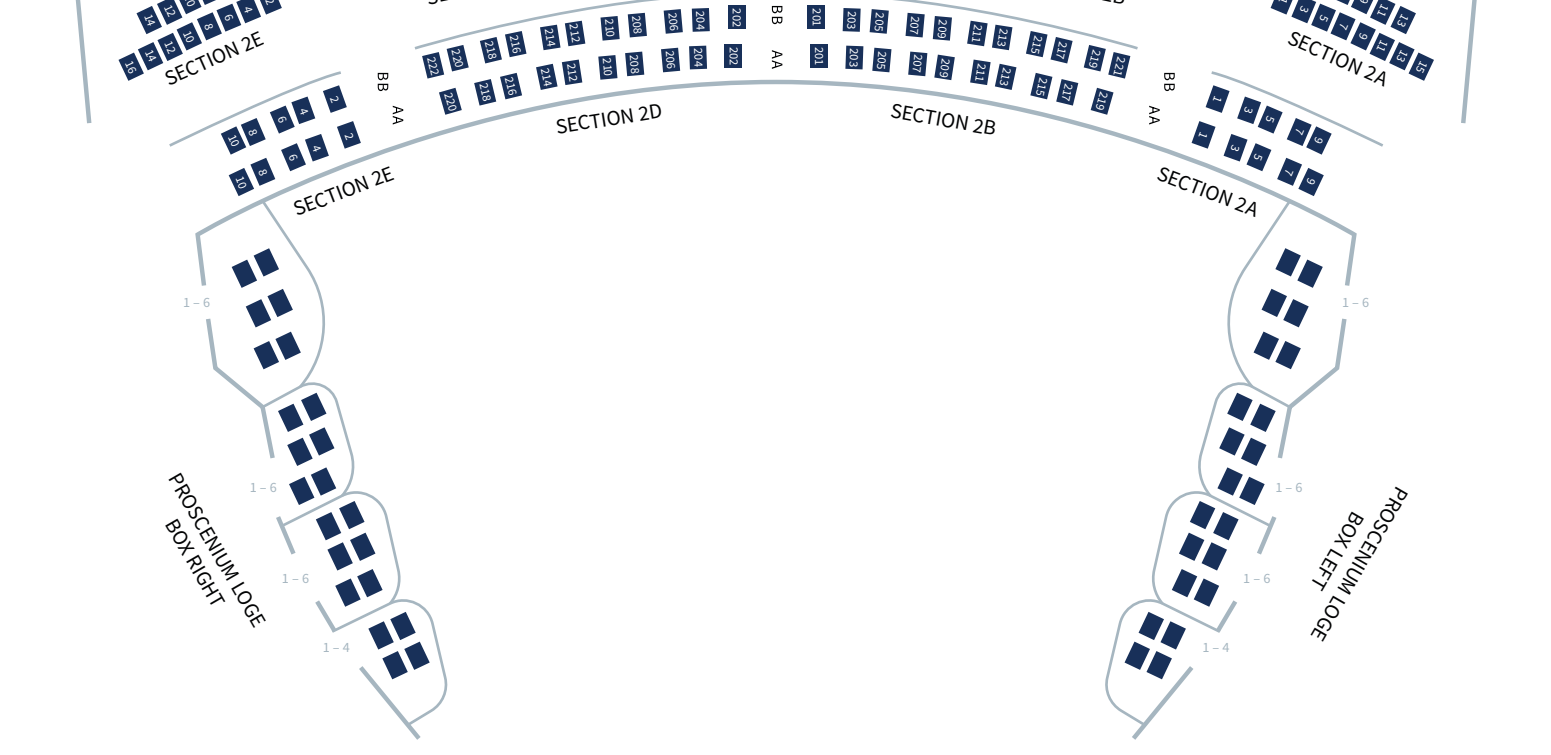

Palace Theater Seating Map

MEZZANINE

REAR MEZZANINE

LOWER MEZZANINE

LOGE

PROSCENIUM LOGE
BOX RIGHT

PROSCENIUM LOGE
BOX LEFT

Palace Theater Seating Map