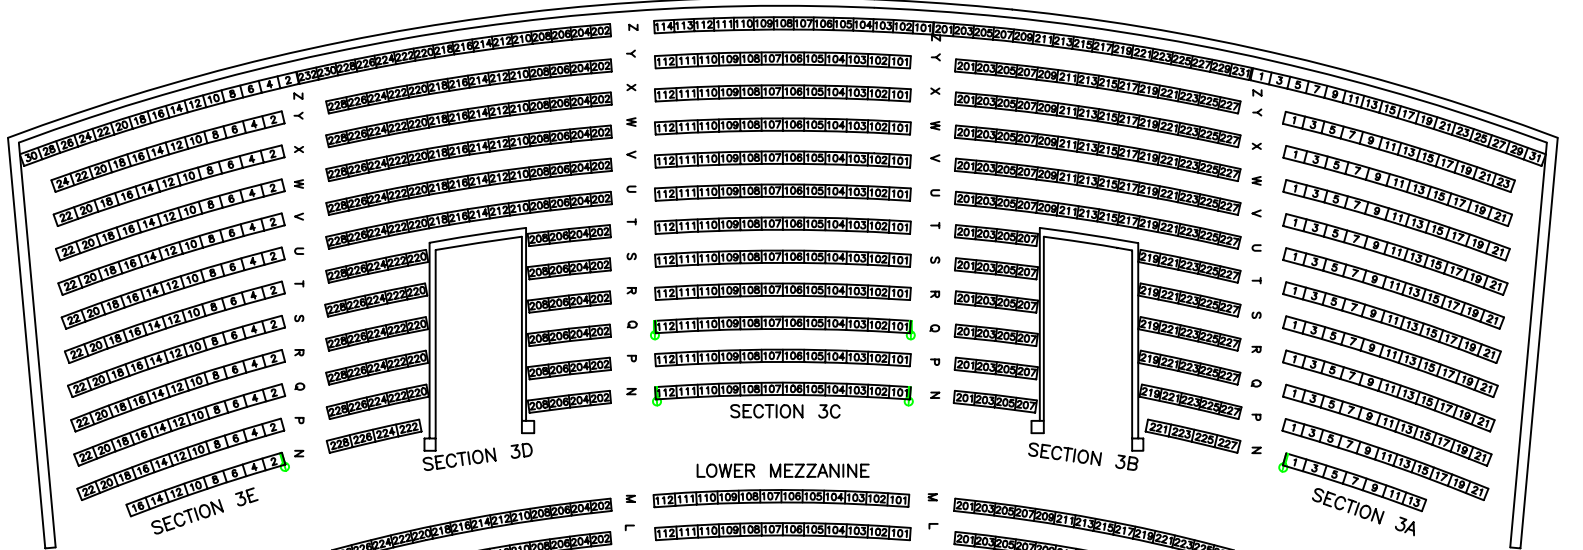

UPPER MEZZANINE

LOWER MEZZANINE

LOGE

BALCONIES

THE PALACE THEATRE
WARTERBURY