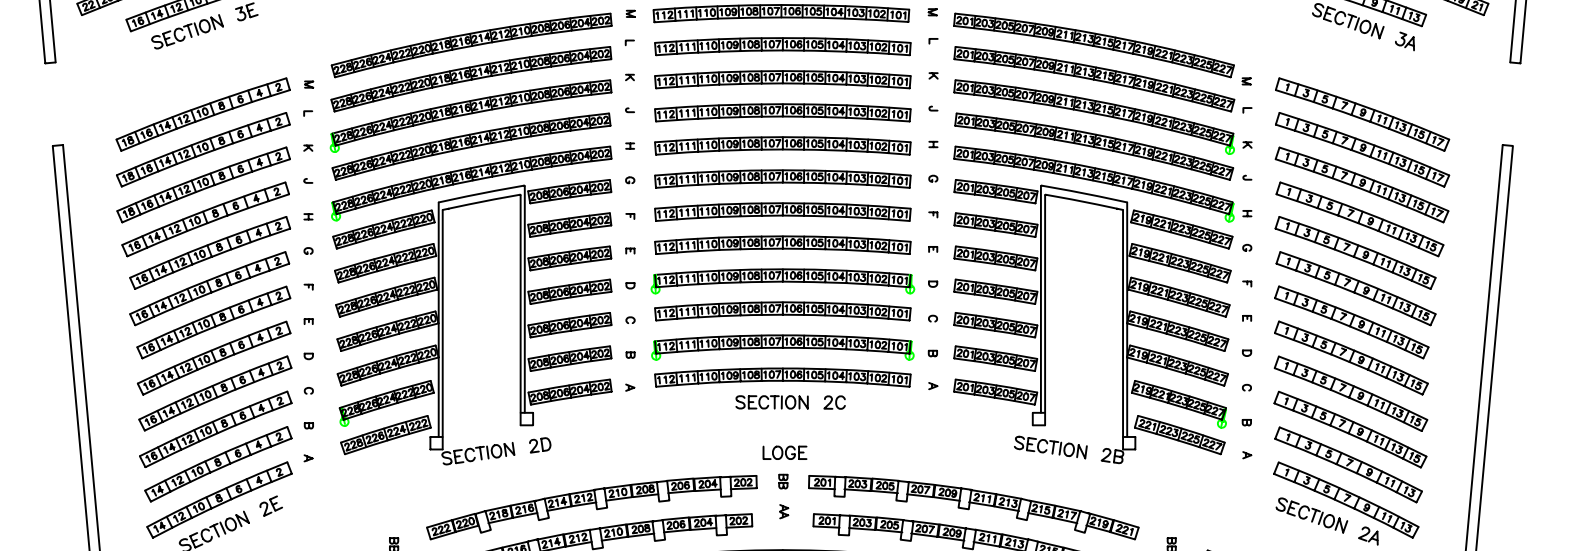

UPPER MEZZANINE

LOWER MEZZANINE

LOGE

BALCONIES

THE PALACE THEATRE
WARTERBURY